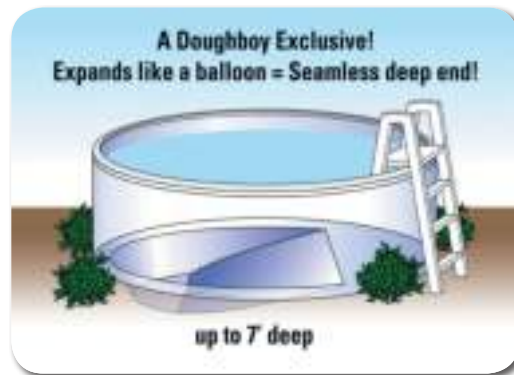

A Size For Any Backyard

An excellent assortment of pool sizes to perfectly match your backyard.

Round	Oval
12' • 16'	24' x 12' • 24' x 16'
18' • 21'	28' x 16' • 32' x 16'
24' • 28'	34' x 18' • 38" x 18"
32'	41' x 21'

IMPORTANT: The "No Diving" and other Warning signage provided must be installed on each pool as indicated in the instructions provided.

NOTE: In some photos of the pools in the brochure (or web site), the "No Diving" and other Warning signage may not be visible, such Warning Signage must be installed as indicated in the instructions provided.

Hollowell Industries, Inc. stands behind every product we produce pursuant to those representations which are stated in our written warranties. Your dealer/builder/installer/contractor is an independent business and not an agent/representative or employee of Hollowell Industries, Inc. We cannot and do not accept any responsibility for any representations, statements or contracts made by any dealer/builder/installer or contractor.

Visit our website at www.doughboypools.com

Doughboy Recreational • 315 N Sebastian • West Helena, AR 72390 • 866-DOUGHBOY