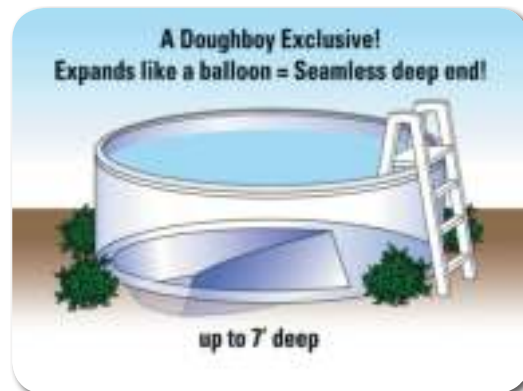

A Size For Any Backyard

An excellent assortment of pool sizes to perfectly match your backyard.

Round	Oval
12' • 16'	
18' • 21'	20' x 12' • 24' x 12' • 28' x 12'
24' • 28'	32' x 12' • 24' x 16' • 28' x 16'
32'	32' x 16' • 34' x 18' • 38' x 18'
	41' x 21'

By special order: 40' x 16' and 44' x 12'

Important: Doughboy policy requires all Doughboy pools be installed with a Doughboy liner to guarantee warranty. Misuse of your pool may result in crippling injury and/or other dangers to life and health. Do not dive or jump. Do not use slides, diving boards, or any other platform or object which can be used for improper pool entry. Use only an above-ground swimming pool ladder to enter or exit your pool. It is your responsibility to secure your pool against unauthorized, unsupervised or unintentional entry.

Change of Design: Doughboy Recreational expressly reserves the right to change or modify the design and construction of any product in due course of our manufacturing without incurring any obligation or liability to furnish or install such changes or modifications on products previously or subsequently sold.

Doughboy Recreational is in no way affiliated with any professional pool installer. If you have the pool installed by others, please supervise to be sure they comply with proper installation techniques as shown.

Visit our website at www.doughboypools.com

Doughboy Recreational • 315 N Sebastian • West Helena, AR 72390 • 866-DOUGHBOY